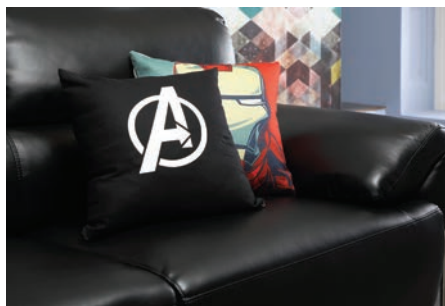

Baltimore Black Leather Sofa - 3 Seater
£399.99

Cosmic spaces Spring Summer

Download hi-res image files at www.furniturechoice.co.uk/about-us/press-centre/spring-summer-2019/cosmic-spaces/ »

Milton Dining Table - White 120cm

£149.99

Pendle Dining Chair - White

£59.99 per chair

Denver White Wooden Bed - Double

£219.99

Cosmic spaces Spring Summer

Download hi-res image files at www.furniturechoice.co.uk/about-us/press-centre/spring-summer-2019/cosmic-spaces/ »

Enzo Black Leather Sofa - 3 Seater
£499.99

Cosmic spaces Spring Summer

Download hi-res image files at www.furniturechoice.co.uk/about-us/press-centre/spring-summer-2019/cosmic-spaces/ »

Milton Dining Table - White 120cm
£149.99