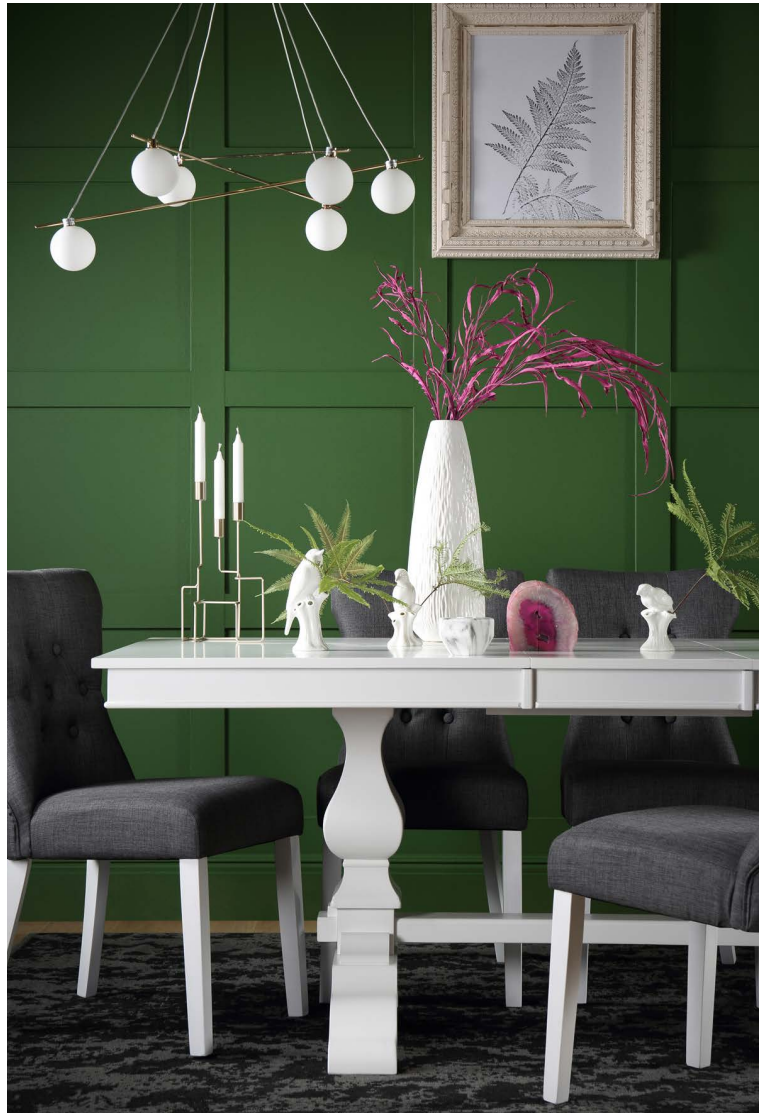

Modern manors Autumn Winter 2017

Download hi-res image files at www.furniturechoice.co.uk/about-us/press-centre/autumn-winter-2017/modern-manors/ »

"To finish it off, this aesthetic is also about the subtle mix of modern and vintage, with classic dining tables getting fresh looks, with sprays of flowers, or edgy light fixtures. It's about mixing and matching, til you get it just right, for a home that would fit right in to both the city and the country."

Cavendish White Extending Dining Table - 160 - 200cm
£499.99

Bewley Fabric Button Back Dining Chair - Slate (White Leg)
£59.99 per chair