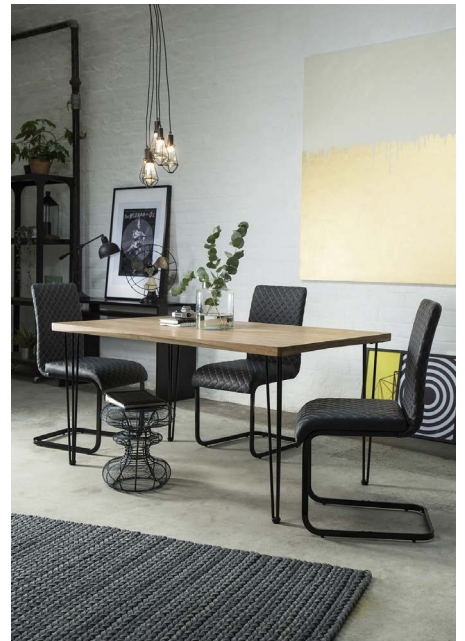

Modern industrial Autumn Winter 2015

Download hi-res image files at www.furniturechoice.co.uk/about-us/press-centre/autumn-winter-2015/modern-industrial/ »