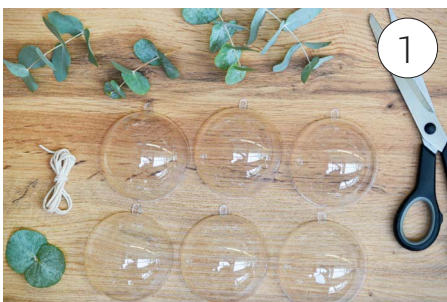

Christmas Autumn Winter 2017

"Give your decorations a personalised touch with a fast and easy DIY hack. We've opted for eucalyptus here, but this element can be customised with any shrub or plant in your garden. Simply insert the plant of your choice into a transparent bauble, attach a string and you're good to go."

View more Christmas DIYs at www.furniturechoice.co.uk/advice-and-inspiration/12-diys-of-christmas/ »