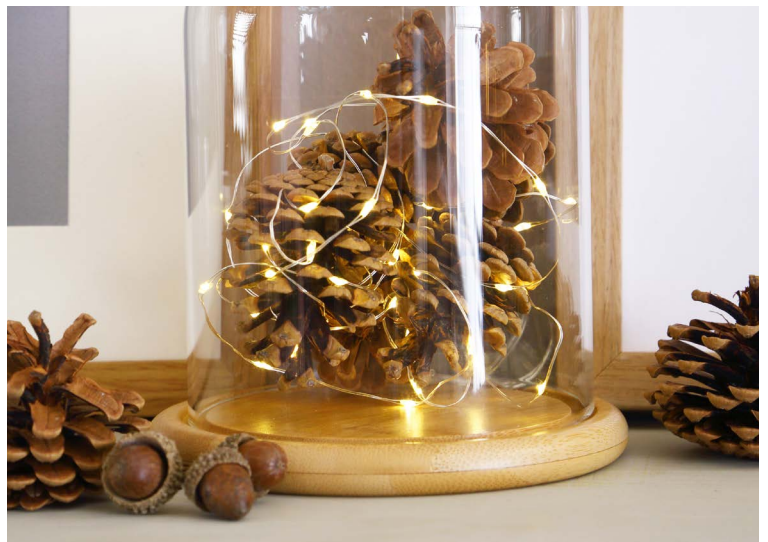

Christmas Autumn Winter 2017

Download hi-res image files at www.furniturechoice.co.uk/about-us/press-centre/autumn-winter-2017/christmas/ »

"Cosy sofas are made even more inviting with soft, velvet pillows, furry throws and knits, and there are nods to 2017's major trends throughout, with pastels, texture and brass combining with a pared-back, modern Scandinavian style."

Taylor Stone Fabric Sofas - 3 Seater
£549.99

Taylor Stone Fabric Sofas - 2 Seater
£499.99

"With this, it's more about making Christmas a part of your home, instead of allowing it to take over your space. Adding lights around natural elements such as wood or pine cones, is a warm, elegant way of incorporating Christmas into your interior style."